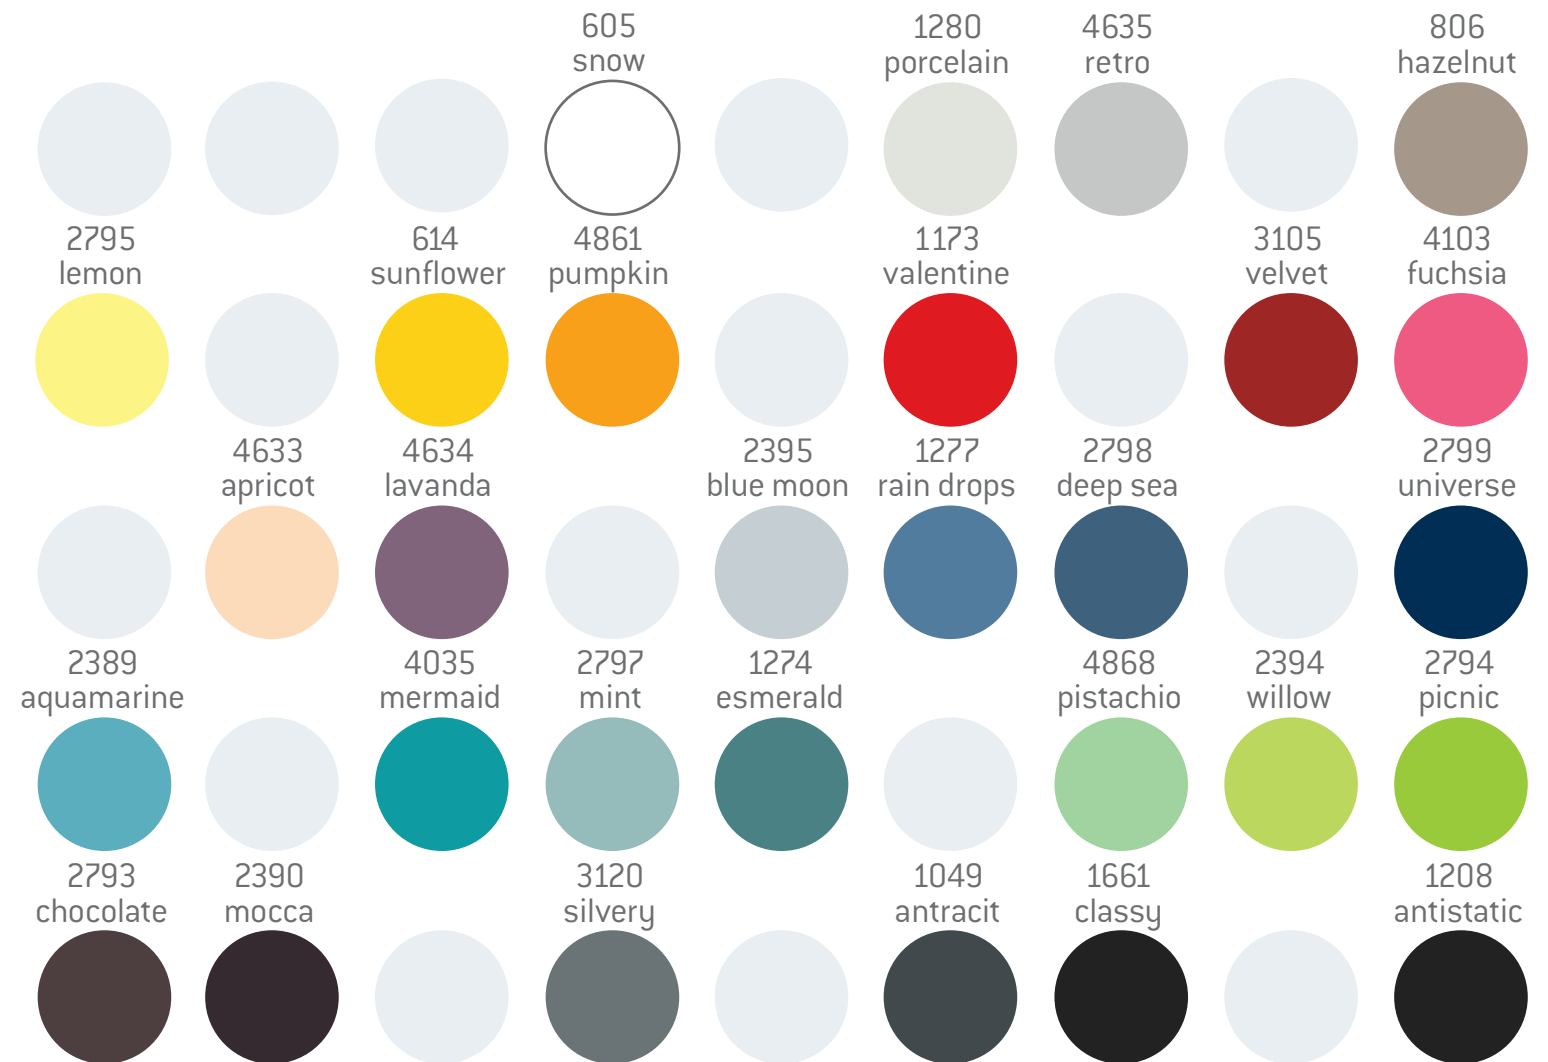

COLOR CHART 2020

The right choice of the upholstery color is as important as the quality of the product. That is why we offer a wide selection of various colors of the top quality, water repellent and fire-resistant imitation leather. The leather is highly resistant to disinfectants, salt water, UV rays, micro-organisms and mould. Its elasticity and flexibility ensure comfort positioning of the patients during their therapies. We strongly recommend regular cleaning and removal of residues of massage oil and crèmes. By careful maintenance of the upholstery you will prevent cracked leather and extend your table's useful life.

Color Chart 1
imitation leather colors
(atn-07, 08)

color chart 2
imitation leather colors
(ferrari-stamskin® top)